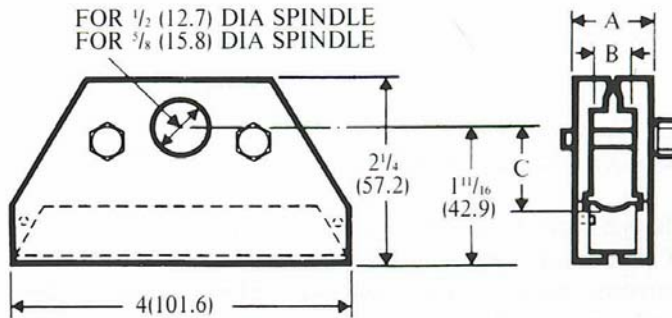

CARBON COLLECTORS

carbon inserts

3 Type

Type	A (Inch / mm)		B (Inch / mm)		C (Inch / mm)		Grade CY3	Grade MY7D
3Z	61/64	24.20	31/64	12.30	15/16	25.80	FC220	FC255
3V	1 3/32	27.80	41/64	16.30	15/16	25.80	FC221	FC256
3U	1 17/64	32.10	51/64	20.20	15/16	25.80	FC222	FC257

Recommended width B=Wire diameter+1/4 –6.35mm
Select next larger standard size collector

Type 3 Inserts

Type	Grade CY3	Grade MY7D
3Z	FC120	FC155
3V	FC121	FC156
3U	FC122	FC157

Head Office-Sydney
21 Amour St
Revesby NSW 2212
T: 02 9772 5600
F: 02 9774 5677
E: sales@morgancarbon.com.au