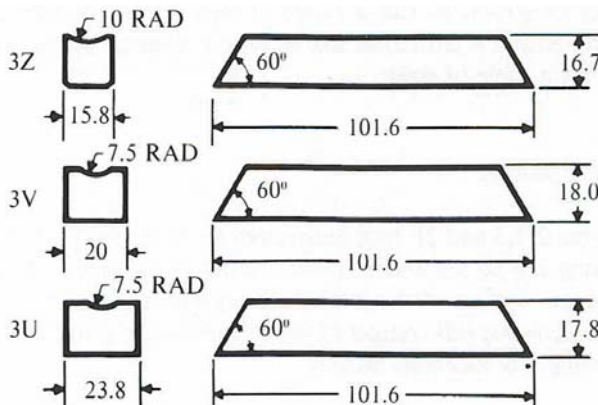

CARBON COLLECTORS

carbon inserts

3 Type

Type	A (Inch / mm)		B (Inch / mm)		C (Inch / mm)		Grade CY3	Grade MY7D
3Z	61/64	24.20	31/64	12.30	15/16	25.80	FC220	FC255
3V	1 3/32	27.80	41/64	16.30	15/16	25.80	FC221	FC256
3U	1 17/64	32.10	51/64	20.20	15/16	25.80	FC222	FC257

Recommended width B=Wire diameter+1/4 –6.35mm
Select next larger standard size collector

Type 3 Inserts

Type	Grade CY3	Grade MY7D
3Z	FC120	FC155
3V	FC121	FC156
3U	FC122	FC157

Head Office-Sydney
21 Amour St
Revesby NSW 2212
T: 02 9772 5600
F: 02 9774 5677
E: sales@morgancarbon.com.au