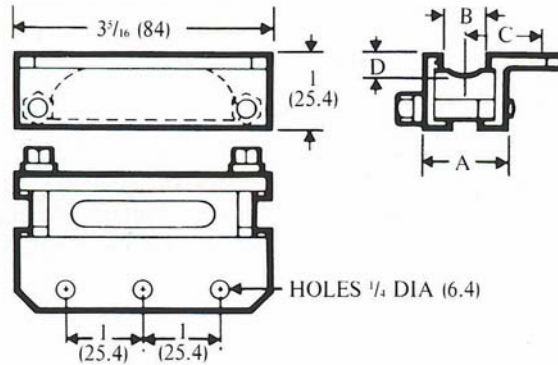

### 6 Type

Type	A (Inch / mm)		B (Inch / mm)		C (Inch / mm)		D (Inch / mm)		Grade CY3	Grade MY7D
6Z	15/16	23.80	7/16	11.11	29/32	23.00	5/16	7.94	FC230	FC260
6V	1 3/32	27.80	19/32	15.10	63/64	25.00	1/4	6.35	FC231	FC261
6U	1 1/4	31.80	3/4	19.10	1 1/16	26.90	1/4	6.35	FC232	FC262

Recommended width B=Wire diameter+1/4 –6.35mm  
 Select next larger standard size collector