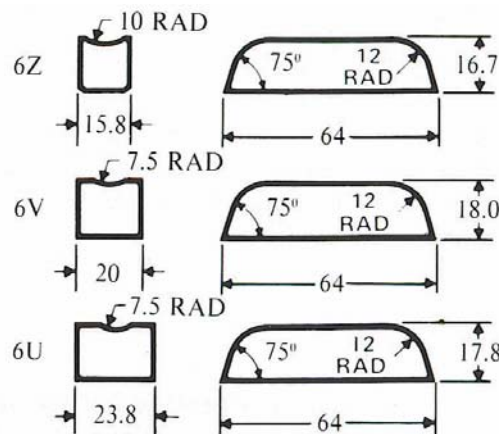

Type 6 Inserts

Type	Grade CY3	Grade MY7D
6Z	FC130	FC160
6V	FC131	FC161
6U	FC132	FC162

Head Office-Sydney
21 Amour St
Revesby NSW 2212
T: 02 9772 5600
F: 02 9774 5677
E: sales@morgancarbon.com.au

Melbourne
5/23-25 Bunney Rd
South Oakleigh VIC 3167
T: 03 9551 2377
F: 03 9551 2177
E: mel@morgancarbon.com.au

Perth
4/195 Bannister Rd
Canning Vale WA 6155
T: 08 9456 3711
F: 08 9456 3716
E: per@morgancarbon.com.au

Brisbane
34 Aerodrome Rd
Caboolture QLD 4510
T: 07 5433 7100
F: 07 5432 4899
E: bri@morgancarbon.com.au

Auckland
5c Clemway Place
PO Box 21195
Henderson Auckland 1231 New Zealand
T: 09 836 9220 / 0800 CARBON (0800 227 266)
F: 09 836 9129 / 0800 4 BRUSH (0800 427 874)
E: sales@morgancarbon.co.nz